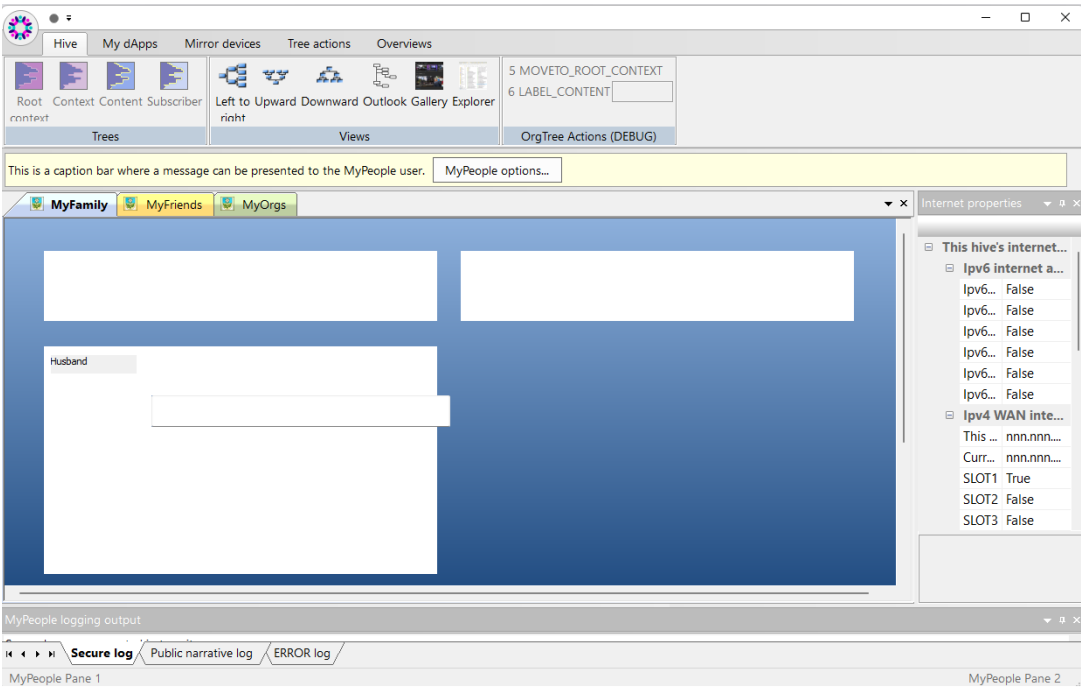

DEVELOPMENT OF MYPEOPLE GUI

SCREEN SHOTS OF THE GUI

SCREEN SHOTS OF MYPEOPLE MAIN FORM

240103

231119

SCREEN SHOT OF LEGACY

The screenshot displays the Legacy.com interface for a family profile. At the top, there are navigation tabs: Legacy Home, Family (selected), Pedigree, Descendant, Chronology, and Index. The main content area is divided into several sections:

- Parents:** Lists Robert [redacted] (19[redacted]+) and Barbara [redacted] (19[redacted]+). A red exclamation mark icon is next to Barbara's name. To the right, there are buttons for "Click to Add Father" and "Click to Add Mother".
- Husband:** Features a silhouette icon, a name field, and a dropdown menu. Below, it lists "Born [redacted], California" and other fields for "Chr", "Died", "Bur", and "DthCau".
- Wife:** Features a silhouette icon, a name field, and a dropdown menu. Below, it lists "Born [redacted], New York City" and other fields for "Chr", "Died", "Bur", and "DthCau".
- Marriage:** Shows a name field and a set of icons for relationship types.
- Children:** Shows a list with one entry: "1. [redacted] ([redacted])". Below the list is a "Click to Add a Child" button.

At the bottom, there is a status bar with three bookmark slots (1, 2, 3) and a navigation bar showing "3:54", "H:38", "M:100", and "W:281".