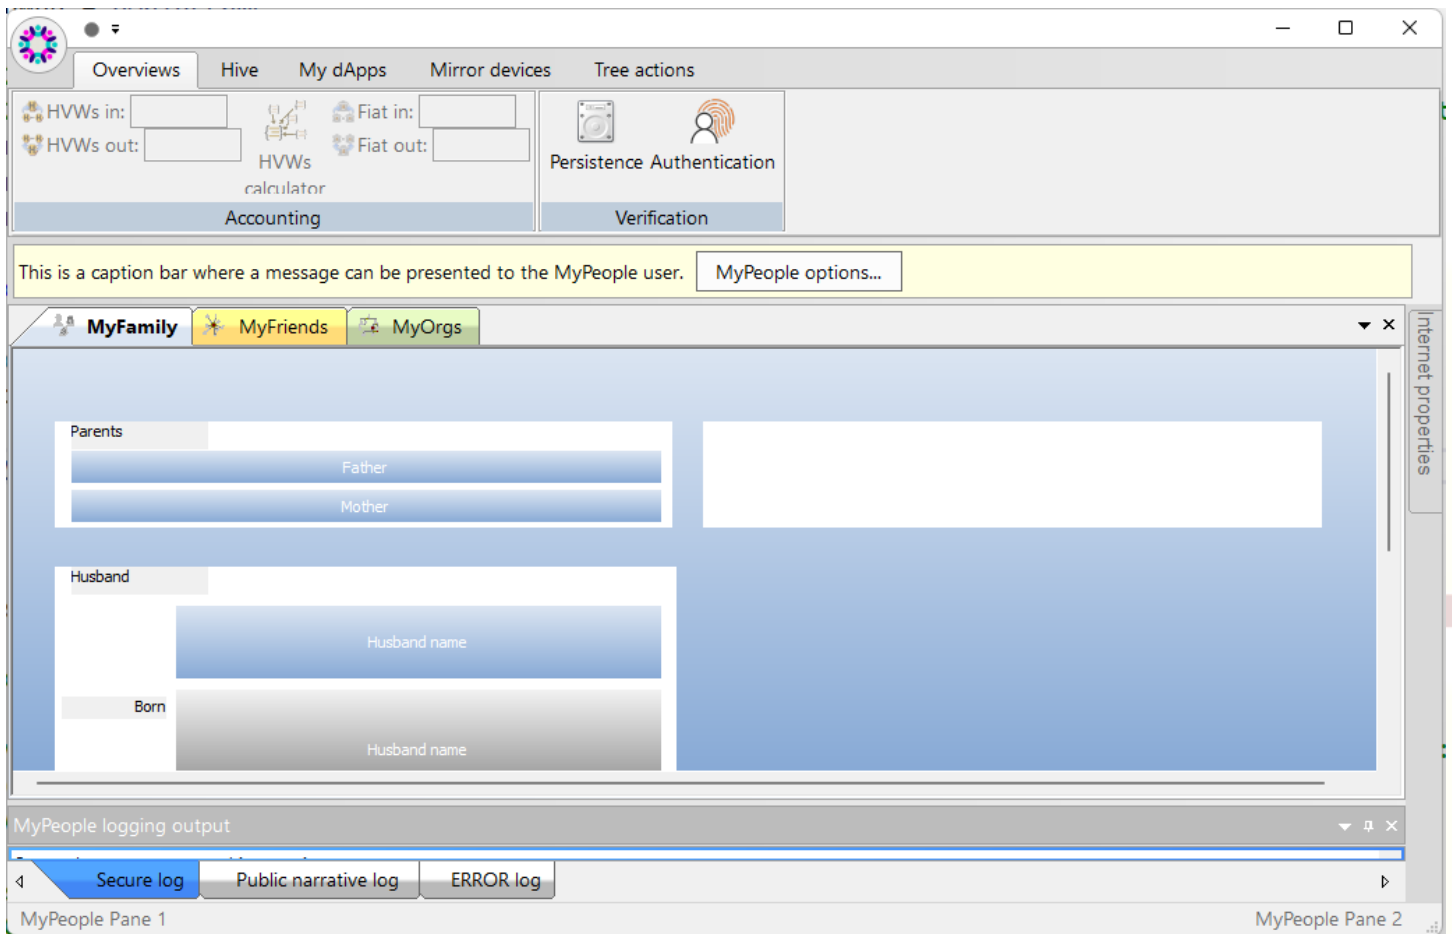

DEVELOPMENT OF MYPEOPLE GUI

SCREEN SHOTS OF THE GUI

SCREEN SHOTS OF MYPEOPLE MAIN FORM

240103

231119

SCREEN SHOT OF LEGACY

The screenshot displays the Legacy.com interface for a family profile. At the top, there are navigation tabs: Legacy Home, Family (selected), Pedigree, Descendant, Chronology, and Index. The main content area is divided into several sections:

- Parents:** Lists Robert [redacted] (19[redacted]+) and Barbara [redacted] (19[redacted]+). A red exclamation mark icon is next to Barbara's name. To the right, there are buttons for "Click to Add Father" and "Click to Add Mother".
- Husband:** Features a silhouette icon, a name field, and a dropdown menu. Below, it lists "Born [redacted], California" and other fields for "Chr", "Died", "Bur", and "DthCau".
- Wife:** Features a silhouette icon, a name field, and a dropdown menu. Below, it lists "Born [redacted], New York City" and other fields for "Chr", "Died", "Bur", and "DthCau".
- Marriage:** Shows a name field and a set of icons for relationship types.
- Children:** Shows a list with one entry: "1. [redacted] ([redacted])". Below the list is a "Click to Add a Child" button.

At the bottom, there is a status bar with three bookmark slots (1, 2, 3) and a navigation bar showing "3:54", "H:38", "M:100", and "W:281".